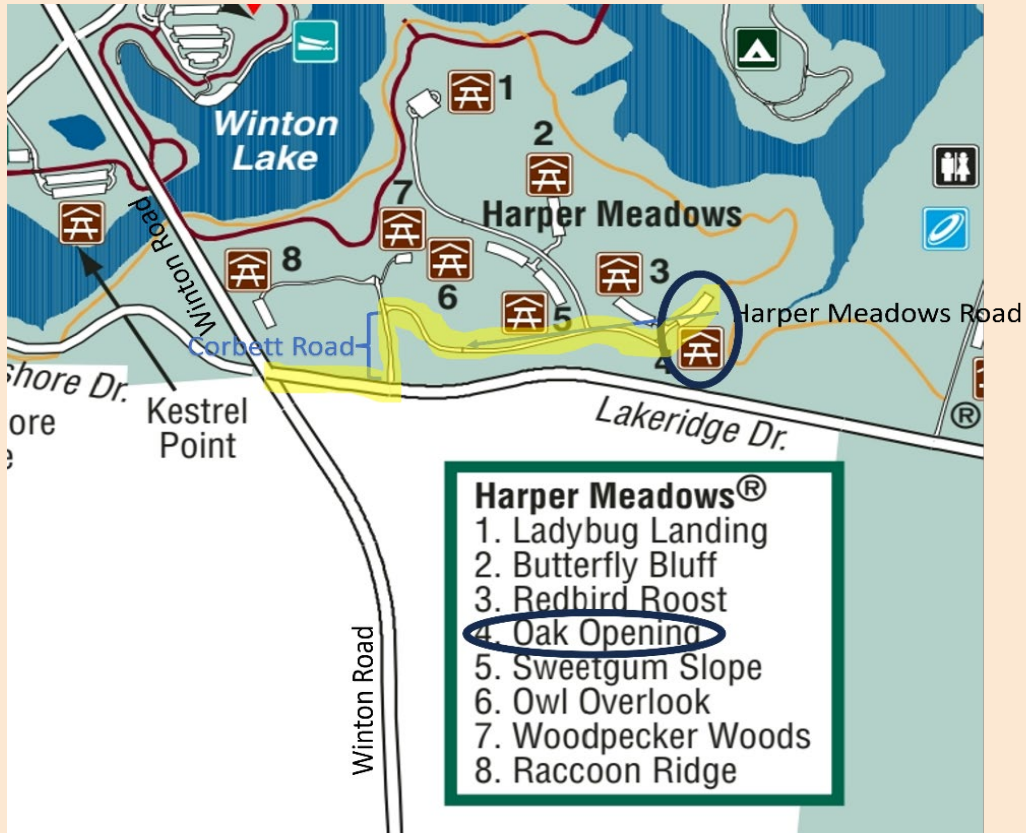

Directions

Winton Woods: Oak Opening Shelter

(GPS Coordinates 39.25451388956126, -84.50692709416441)

From the South/East:

75N to Ronald Reagan Hwy/OH-126W

W. Galbraith Road Exit (West/Left onto Galbraith)

North/Right on Winton Road

Follow Harper Meadows Drive to Oak Opening Shelter (past 2 playgrounds)

From the North:

I-75S to Sharon Road Exit # 15 (turn West/Right onto Sharon Road)

South/Left onto Winton Road

East/Left on Lake Ridge Drive (there will be a Winton Woods sign at the intersection)

North/First Left on Corbett Road (there will be a Winton Woods sign at the intersection)

East/First Right on Harper Meadows Drive (there will be a Winton Woods sign at the intersection)

Follow Harper Meadows Drive to Oak Opening Shelter (past 2 playgrounds)