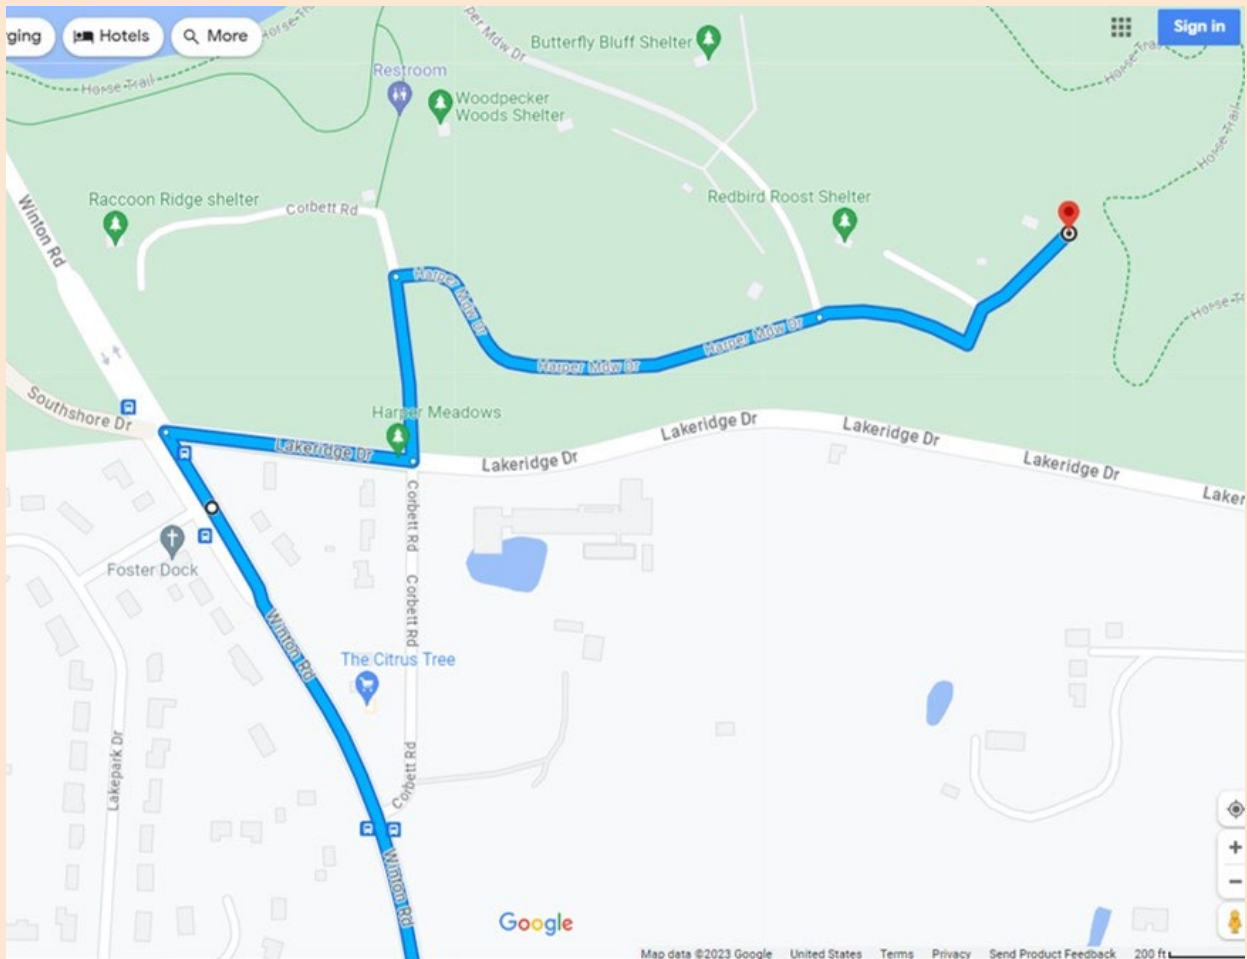

Directions

Winton Woods: Oak Opening Shelter

(GPS Coordinates 39.25451388956126, -84.50692709416441)

From the South/East:

75N to Ronald Reagan Hwy/OH-126W

W. Galbraith Road Exit (West/Left onto Galbraith)

North/Right on Winton Road

East/Right on Lakeridge Drive (there will be a Winton Woods sign at the intersection)

North/First Left on Corbett Road (there will be a Winton Woods sign at the intersection)

East/First Right on Harper Meadows Drive (there will be a Winton Woods sign at the intersection)

Follow Harper Meadows Drive to Oak Opening Shelter (past 2 playgrounds)

From the North:

I-75S to Sharon Road Exit # 15 (turn West/Right onto Sharon Road)

South/Left onto Winton Road

East/Left on Lake Ridge Drive (there will be a Winton Woods sign at the intersection)

North/First Left on Corbett Road (there will be a Winton Woods sign at the intersection)

East/First Right on Harper Meadows Drive (there will be a Winton Woods sign at the intersection)

Follow Harper Meadows Drive to Oak Opening Shelter (past 2 playgrounds)